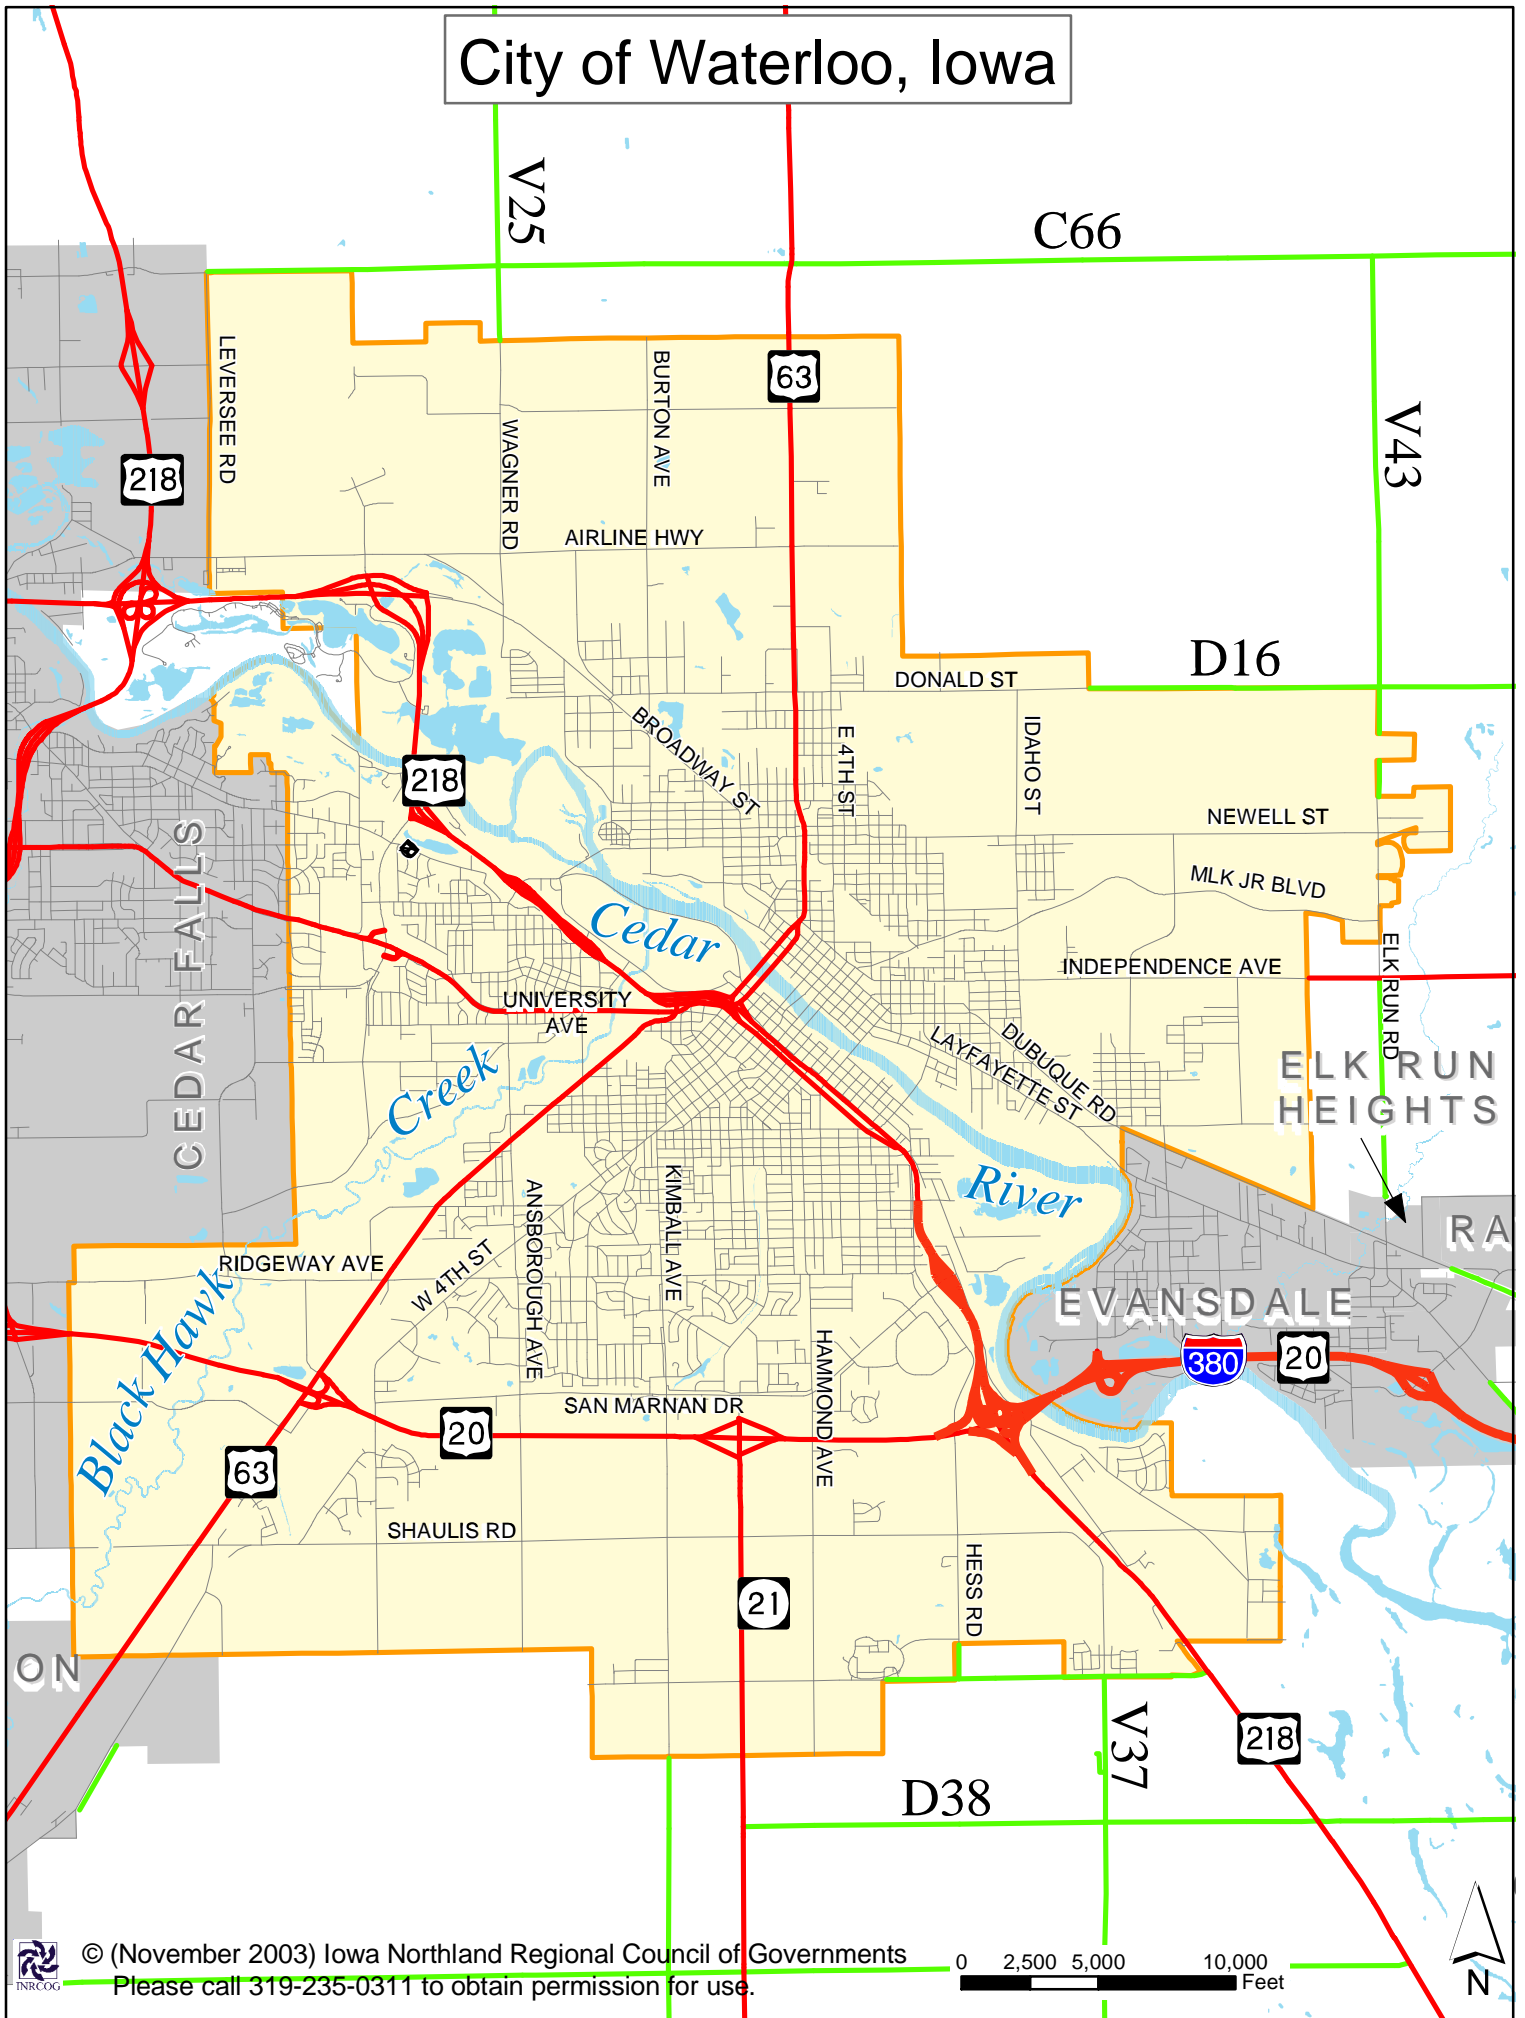

# City of Waterloo, Iowa

© (November 2003) Iowa Northland Regional Council of Governments  
Please call 319-235-0311 to obtain permission for use.

0 2,500 5,000 10,000 Feet