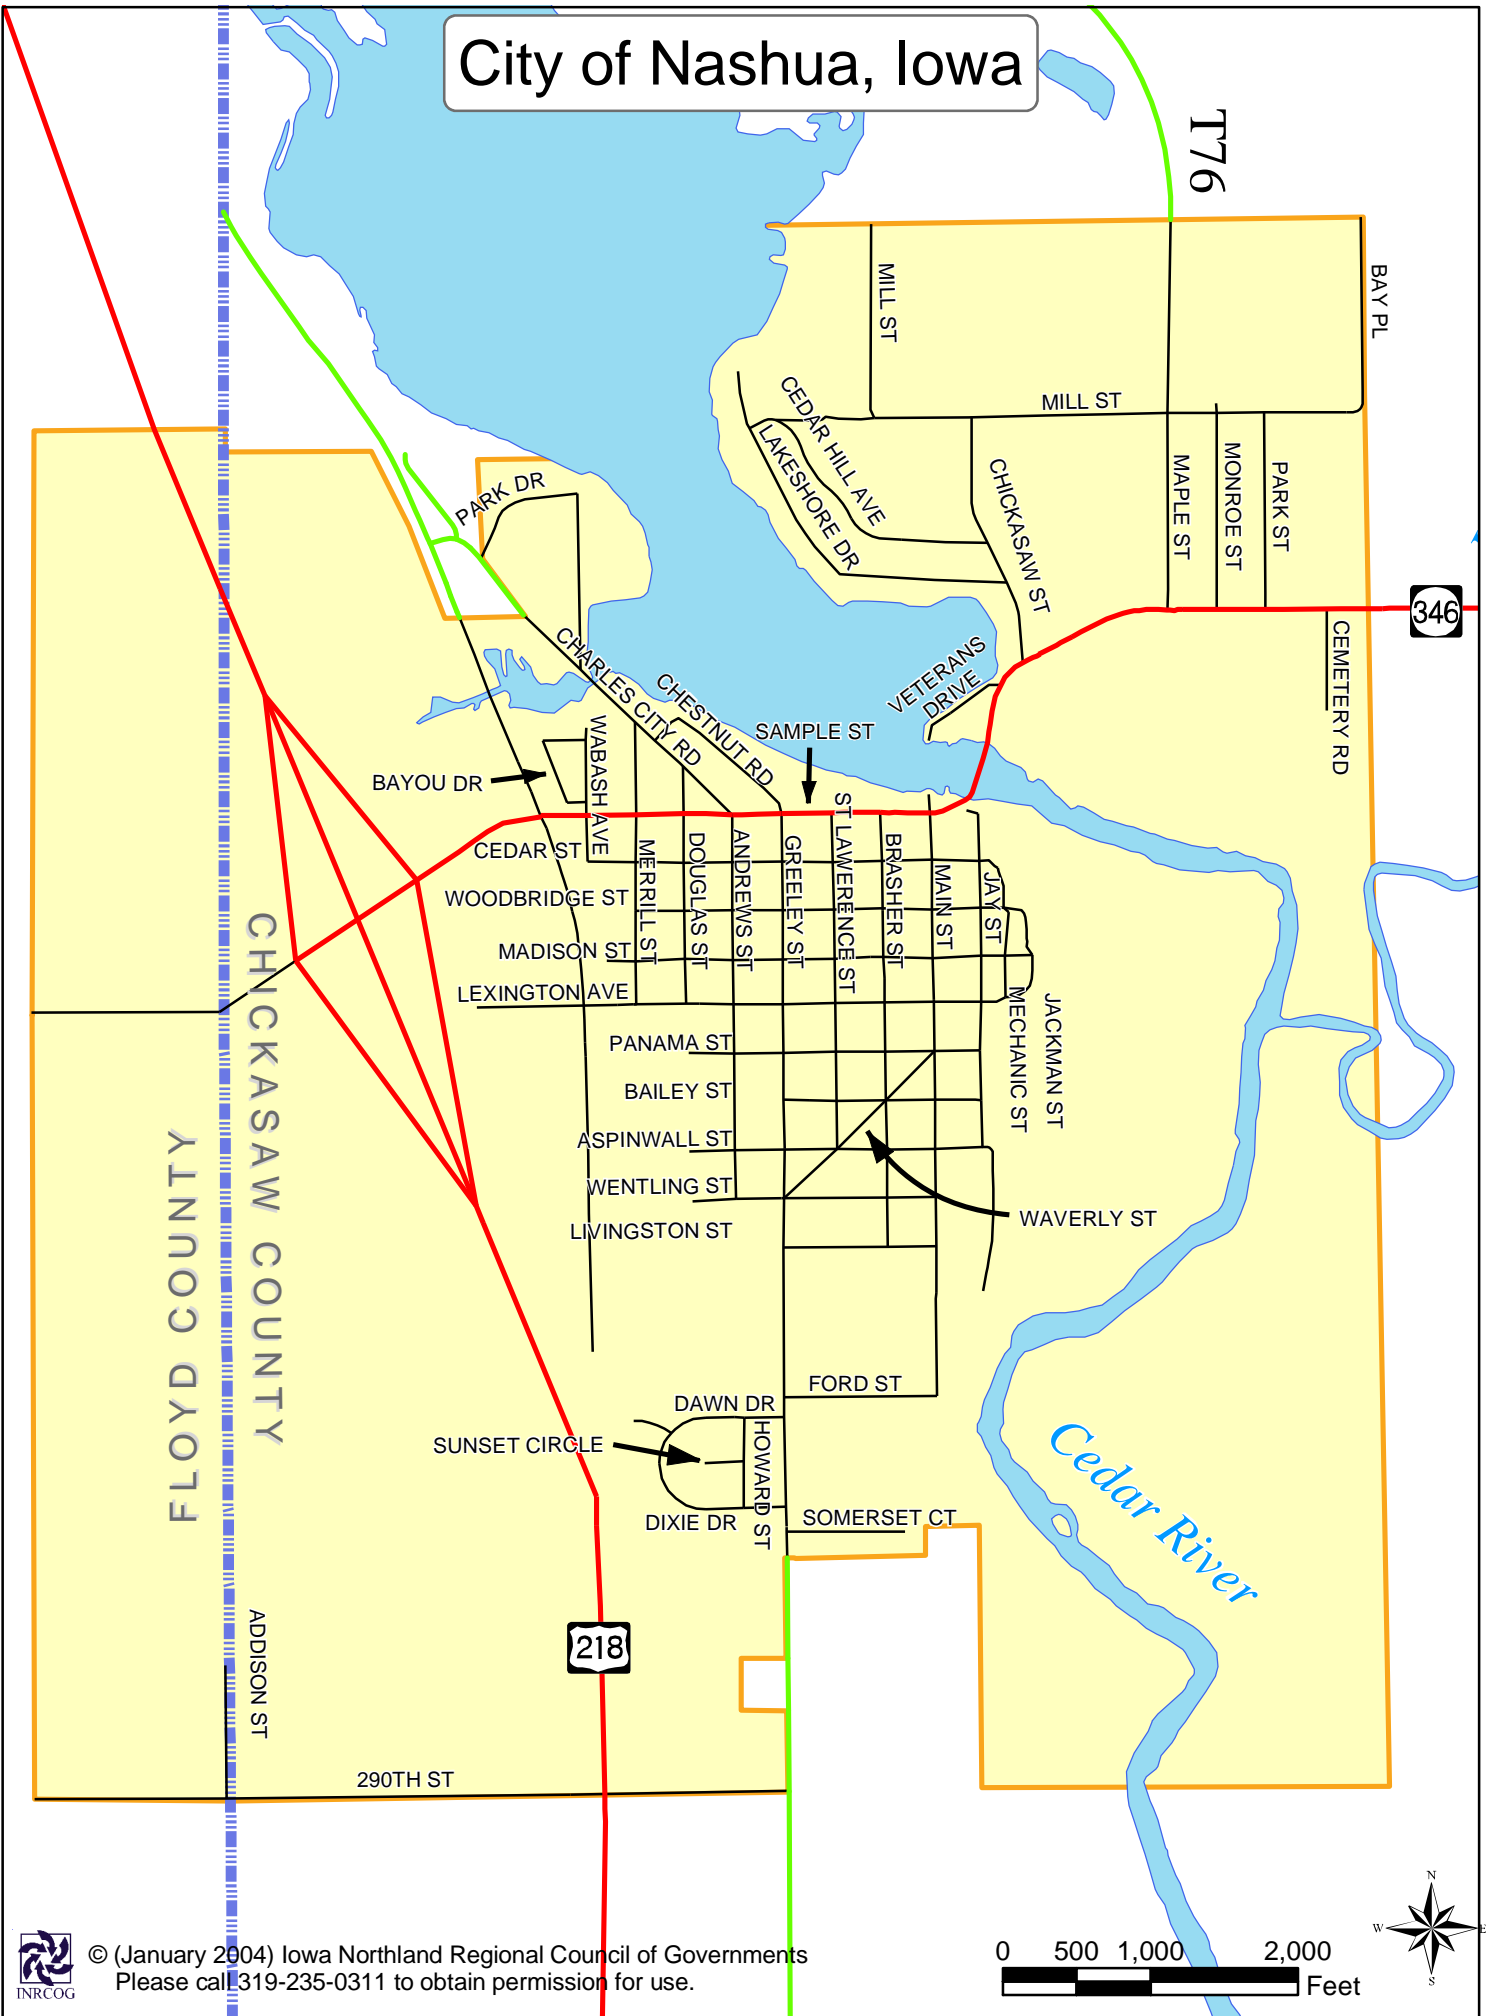

City of Nashua, Iowa

T76

346

218

0 500 1,000 2,000 Feet

© (January 2004) Iowa Northland Regional Council of Governments
Please call 319-235-0311 to obtain permission for use.